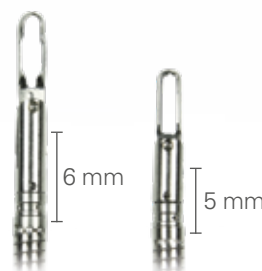

SURECLIP™

WITH OPENING SPANS OF 16, 11 AND 8 MM

The innovative SureClips™ from MICRO-TECH combine precise positioning with a reliable holding force. Therefore, the system is equally well suited for effective hemostasis as it is for endoscopic marking. Our clips can be rotated 360° and repeatedly open and close, which facilitates an enormously exact repositioning of the clips. Three versions are available: The SureClip™ Plus model with a span of 16 mm and fenestrated jaws and two other versions with 11 or 8 mm wingspan. Another important advantage of the

SureClip™ is the length of the remaining segment – the so called stem once the system has been withdrawn. Compared to all other available clip systems, the remaining segment with only 5 or 6 mm is up to 60% shorter than other clips. This is particularly advantageous in cases where multiple clips are being applied since it allows for a clearer endoscopic view during the operation and minimizes patient discomfort.

SPECIFIC CHARACTERISTICS

- 360° rotation for precise placement
- Maximum span of 16 mm
- Exclusively unlimited opening and closing cycles
- Powerful holding force
- Smooth handling, also in cases of difficult anatomical areas
- Ease of operation

PREMIUM ECO CLIP

The Premium Eco Clip offers the best results at the most economical conditions. The clips have a span of 11 or 16 mm. The short stem length helps placement in narrow lumens.

SPECIFICATIONS