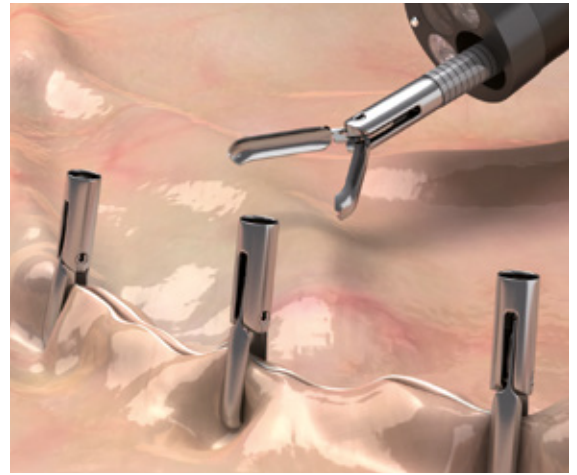

SURECLIP™

WITH OPENING SPANS OF 16, 11 AND 8 MM

The innovative SureClips™ from MICRO-TECH combine precise positioning with a reliable holding force. Therefore, the system is equally well suited for effective hemostasis as it is for endoscopic marking. Our clips can be rotated 360° and repeatedly open and close, which facilitates an enormously exact repositioning of the clips. Three versions are available: The SureClip™ Plus model with a span of 16 mm and fenestrated jaws and two other versions with 11 or 8 mm wingspan. Another important advantage of the

SureClip™ is the length of the remaining segment – the so called stem once the system has been withdrawn. Compared to all other available clip systems, the remaining segment with only 5 or 6 mm is up to 60% shorter than other clips. This is particularly advantageous in cases where multiple clips are being applied since it allows for a clearer endoscopic view during the operation and minimizes patient discomfort.

Short stem lengths

The clips allow reopening and closing

COLORED HANDLES FOR EASY RECOGNITION

To recognize the different sizes SureClip™ quickly and easily, each size has uniquely colored handles and coating.

ECO-CLIP AS A COST-SAVING ALTERNATIVE

The uncovered Eco-Clips with a one-ring handle, left-handonly rotation, reclosable and repositionable are a cost-saving alternative to the SureClips™ and multi-clip systems.